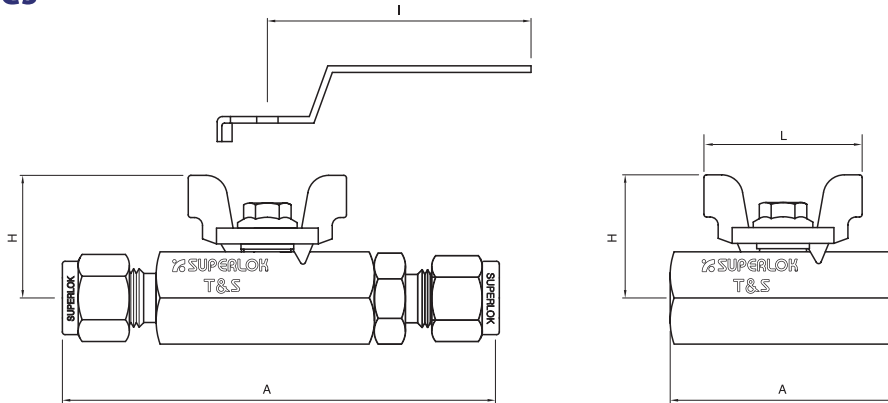

No.	Component	Material Grade / ASTM Specification	
		Stainless Steel	Brass
1	Handle	SS304 Lever handle with PVC color coated Zinc butterfly handle with nickel plated	
2	Stem	SS316 / A479	
3	Lock Nut	Stainless Steel	
4	Upper Stem Washer	SS304 / A479	
5	Lower Stem Washer		
6	Upper Stem Seal	PTFE	
7	Lower Stem Seal		
8	Ball	SS316 / A479	
9	Seat	PTFE	
10	Connector Seal		
11	End Connector	SS316 / A479	Brass / B16
	Insert (for Female Thread)	SS316 / A479	
12	Body	SS316 / A479	Brass / B16

SBV210 Series

Table of dimensions

Order Number		Orifice (mm)	Cv	End Connections	Dimensions (mm)				
Series	Part No.				A	H	I	L	
SBV210	S	6M	5.0	1.25	6mm SUPERLOK	79.8	23.0	60.0	30.0
	S	4		1.25	1/4" SUPERLOK	79.8			
	F	4N		1.4	1/4" FEMALE NPT	42.8			
	S	10M	7.5	2.6	10mm SUPERLOK	91.5	31.0	90.0	48.0
	S	6		2.5	3/8" SUPERLOK	91.5			
	F	6N		2.6	3/8" FEMALE NPT	46.6			
	S	12M	9.0	9.5	12mm SUPERLOK	101.4	34.0	90.0	50.0
	S	8		9.5	1/2" SUPERLOK	101.4			
	F	8N		9.5	1/2" FEMALE NPT	55.0			
	S	16M	12.5	10.6	16mm SUPERLOK	107.6	39.0	100.0	55.0
	S	10		10.6	5/8" SUPERLOK	107.0			
	S	12		12.7	3/4" SUPERLOK	107.0			
	F	12N		12.7	3/4" FEMALE NPT	61.3			
	S	16		17.5	1" SUPERLOK	131.0			
	F	16N	17.5	1" FEMALE NPT	76.0	45.0	100.0	68.0	

All dimensions are for reference only, subject to change

SBVA210 Series

Table of dimensions

Order Number		Orifice (mm)	End Connections	Dimensions (mm)			
Series	Part No.			A	B	H	
SBVA210	S	4	5.0	1/4" SUPERLOK	65.3	30.5	23.0
	S	6	7.5	3/8" SUPERLOK	77.5	36.1	31.0
	S	8	9.0	1/2" SUPERLOK	87.9	38.1	34.0
	S	12	12.5	3/4" SUPERLOK	93.8	39.9	39.0
	S	16	16.0	1" SUPERLOK	115.3	49.0	45.0

All dimensions are for reference only, subject to change