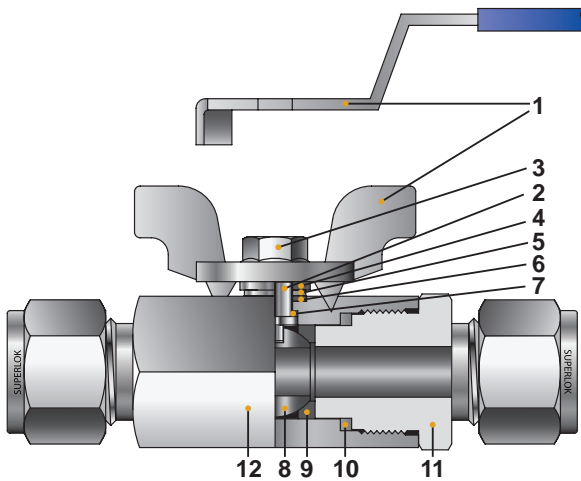

210 SERIES TWO PIECE TYPE

SBV210 Series

Features

- Compact design
- Tight and smooth, low torque and easy operation
- Butterfly and lever handle available
- Variety of End Connections
- Each and every valve is tested at the factory

Specifications

Pressure rating	1000psig (69bar)@70°F (21°C)
Body material	316 stainless steel and Brass
Port Connections	1/4" to 1" and 6mm to 16mm
Orifice	5.0mm to 16.0mm

Pressure-Temperature Ratings

Materials of Construction

No.	Component	Material Grade / ASTM Specification	
		Stainless Steel	Brass
1	Handle	SS304 Lever handle with PVC color coated Zinc butterfly handle with nickel plated	
2	Stem	SS316 / A479	
3	Lock Nut	Stainless Steel	
4	Upper Stem Washer	SS304 / A479	
5	Lower Stem Washer		
6	Upper Stem Seal	PTFE	
7	Lower Stem Seal		
8	Ball	SS316 / A479	
9	Seat	PTFE	
10	Connector Seal		
11	End Connector	SS316 / A479	Brass / B16
	Insert (for Female Thread)	SS316 / A479	
12	Body	SS316 / A479	Brass / B16

All dimensions are for reference only, subject to change

SBVA210 Series

Table of dimensions

Order Number		Orifice (mm)	End Connections	Dimensions (mm)			
Series	Part No.			A	B	H	
SBVA210	S	4	5.0	1/4" SUPERLOK	65.3	30.5	23.0
	S	6	7.5	3/8" SUPERLOK	77.5	36.1	31.0
	S	8	9.0	1/2" SUPERLOK	87.9	38.1	34.0
	S	12	12.5	3/4" SUPERLOK	93.8	39.9	39.0
	S	16	16.0	1" SUPERLOK	115.3	49.0	45.0