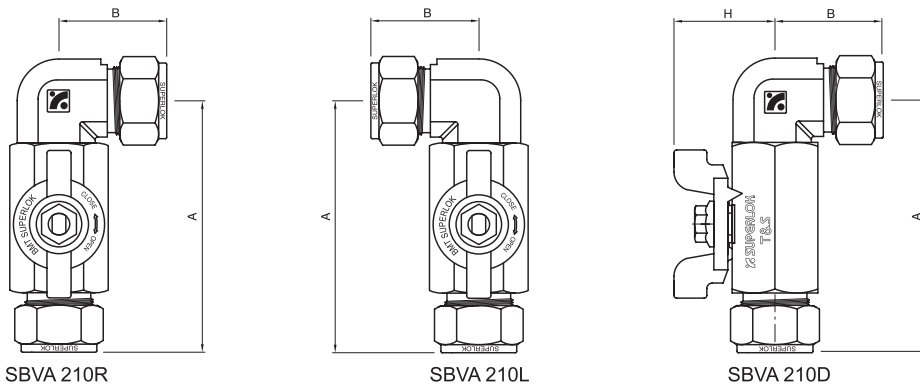

No.	Component	Material Grade / ASTM Specification	
		Stainless Steel	Brass
1	Handle	SS304 Lever handle with PVC color coated Zinc butterfly handle with nickel plated	
2	Stem	SS316 / A479	
3	Lock Nut	Stainless Steel	
4	Upper Stem Washer	SS304 / A479	
5	Lower Stem Washer		
6	Upper Stem Seal	PTFE	
7	Lower Stem Seal		
8	Ball	SS316 / A479	
9	Seat	PTFE	
10	Connector Seal		
11	End Connector	SS316 / A479	Brass / B16
	Insert (for Female Thread)	SS316 / A479	
12	Body	SS316 / A479	Brass / B16

SBV210 Series

Table of dimensions

Order Number		Orifice (mm)	Cv	End Connections	Dimensions (mm)				
Series	Part No.				A	H	I	L	
SBV210	S	6M	5.0	1.25	6mm SUPERLOK	79.8	23.0	60.0	30.0
	S	4		1.25	1/4" SUPERLOK	79.8			
	F	4N		1.4	1/4" FEMALE NPT	42.8			
	S	10M	7.5	2.6	10mm SUPERLOK	91.5	31.0	90.0	48.0
	S	6		2.5	3/8" SUPERLOK	91.5			
	F	6N		2.6	3/8" FEMALE NPT	46.6			
	S	12M	9.0	9.5	12mm SUPERLOK	101.4	34.0	90.0	50.0
	S	8		9.5	1/2" SUPERLOK	101.4			
	F	8N		9.5	1/2" FEMALE NPT	55.0			
	S	16M	12.5	10.6	16mm SUPERLOK	107.6	39.0	100.0	55.0
	S	10		10.6	5/8" SUPERLOK	107.0			
	S	12		12.7	3/4" SUPERLOK	107.0			
	F	12N		12.7	3/4" FEMALE NPT	61.3			
	S	16		17.5	1" SUPERLOK	131.0			
	F	16N	17.5	1" FEMALE NPT	76.0	45.0	100.0	68.0	

All dimensions are for reference only, subject to change

SBVA210 Series

Table of dimensions

Order Number		Orifice (mm)	End Connections	Dimensions (mm)			
Series	Part No.			A	B	H	
SBVA210	S	4	5.0	1/4" SUPERLOK	65.3	30.5	23.0
	S	6	7.5	3/8" SUPERLOK	77.5	36.1	31.0
	S	8	9.0	1/2" SUPERLOK	87.9	38.1	34.0
	S	12	12.5	3/4" SUPERLOK	93.8	39.9	39.0
	S	16	16.0	1" SUPERLOK	115.3	49.0	45.0

All dimensions are for reference only, subject to change