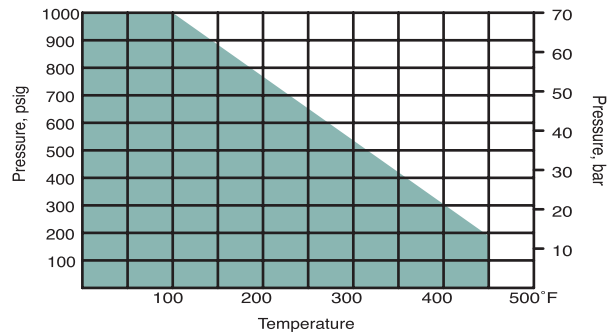

Pressure-Temperature Ratings